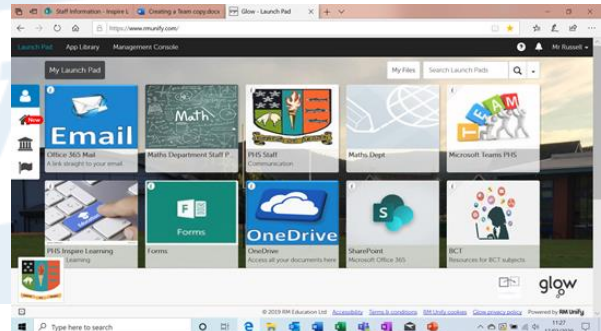

Accessing Show My Homework through GLOW

1. Access the GLOW launch pad.

2. Choose the School Establishment icon.

3. Click on the 'i' on the Show My Homework tile

4. Choose 'Add to My Launch Pad'

Done!

The Show My Homework tile will now be on your personal Launch Pad for you to access through GLOW.

You should be logged in automatically through GLOW. No other login details are required.