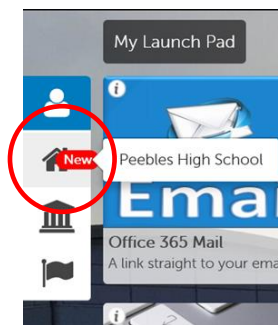

Accessing Show My Homework through GLOW

1. Access the GLOW launch pad.

2. Choose the School Establishment icon.

3. Click on the 'i' on the Show My Homework tile

4. Choose 'Add to My Launch Pad'

Done!

The Show My Homework tile will now be on your personal Launch Pad for you to access through GLOW.

You should be logged in automatically through GLOW. No other login details are required.