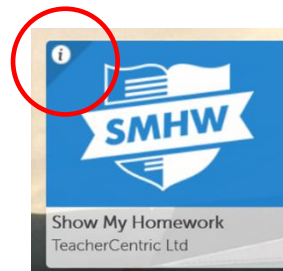

Accessing Show My Homework through GLOW

1. Access the GLOW launch pad.

2. Choose the School Establishment icon.

3. Click on the 'i' on the Show My Homework tile

4. Choose 'Add to My Launch Pad'

Done!

The Show My Homework tile will now be on your personal Launch Pad for you to access through GLOW.